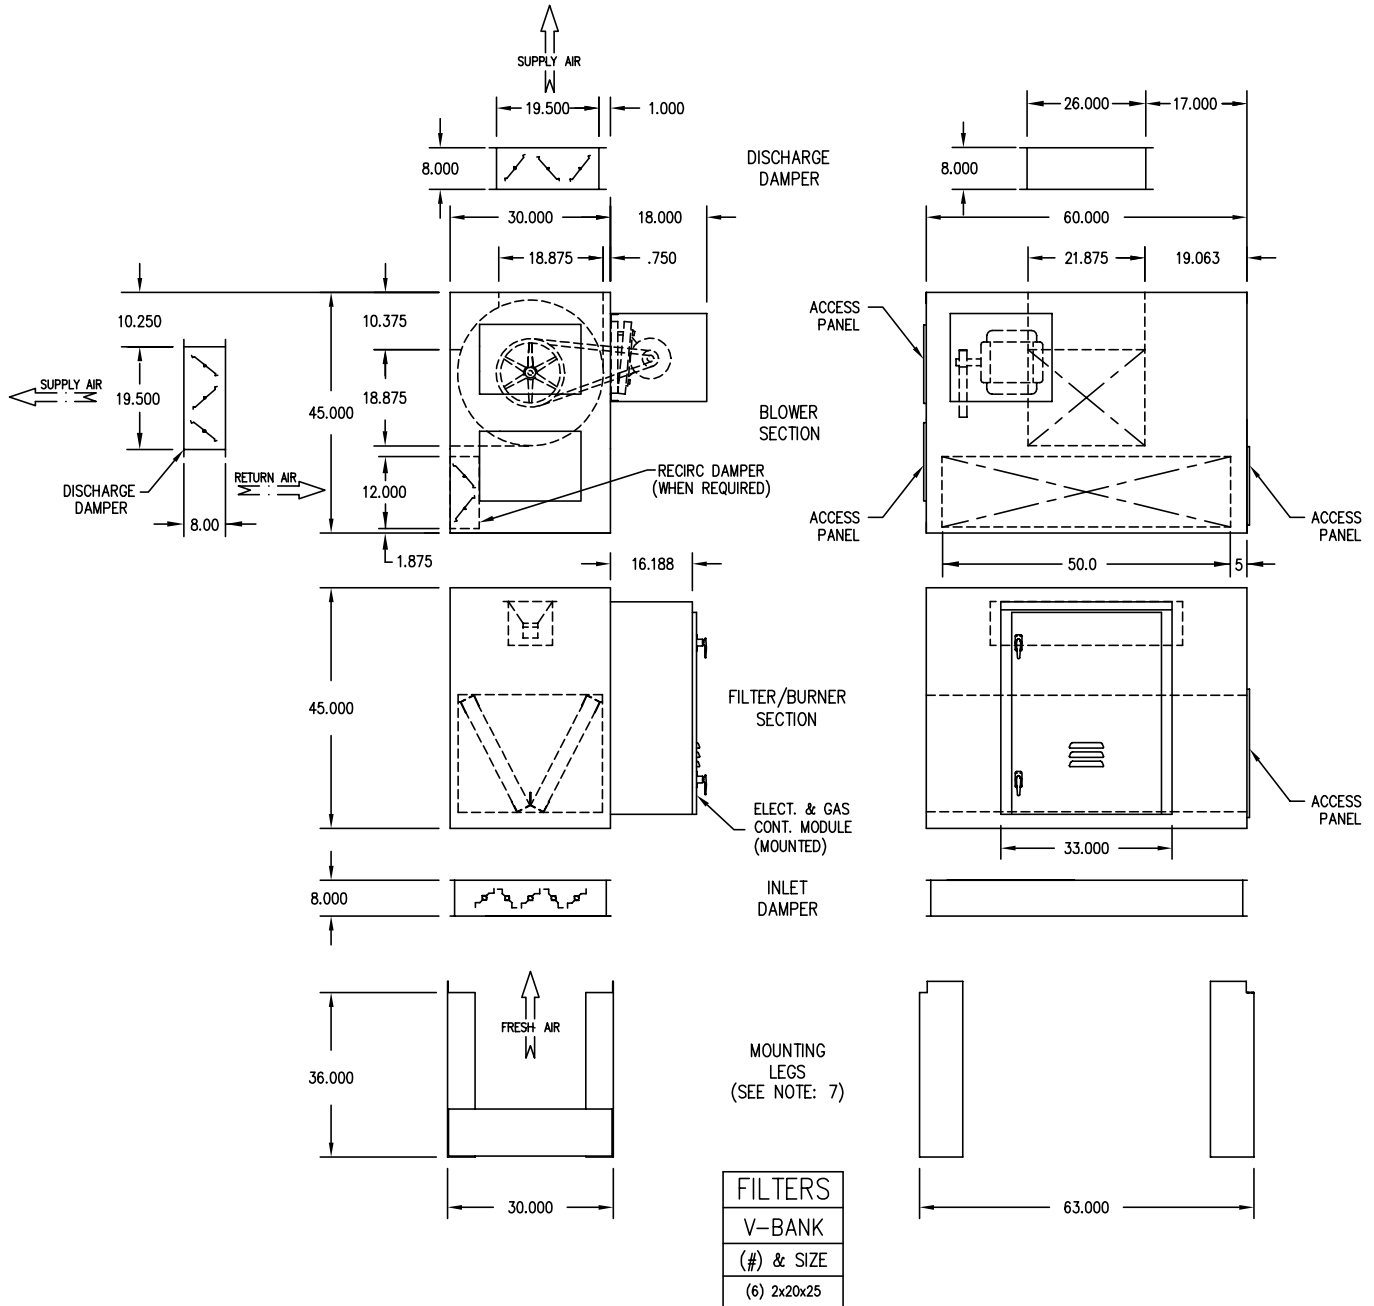

THERM-O-THRIFT

118
VT & VTL

NOTES:

- 1.) DRAWING IS NOT TO SCALE. DIMENSIONS SUBJECT TO CHANGE WITHOUT NOTIFICATION.
- 2.) UNITS ONLY SUPPLIED IN LEFT HAND ARRANGEMENT AS SHOWN.
- 3.) STANDARD ADJUSTABLE DRIVE THROUGH 10 HP.
- 4.) OUTDOOR UNITS ARE PROVIDED WITH WEATHERPROOF HOUSINGS OVER FAN MOTOR, DRIVES AND DAMPER OPERATOR.
- 5.) UNIT SHOULD BE INSTALLED A MINIMUM OF 24 INCHES FROM ROOF.
- 6.) ALL UNITS ARE PRE-PIPED, PRE-WIRED, AND FIRE-TESTED PRIOR TO SHIPMENT.
- 7.) MOUNTING LEGS CAN NOT BE USED WITH INLET DAMPER, MUST USE VERTICAL STAND.