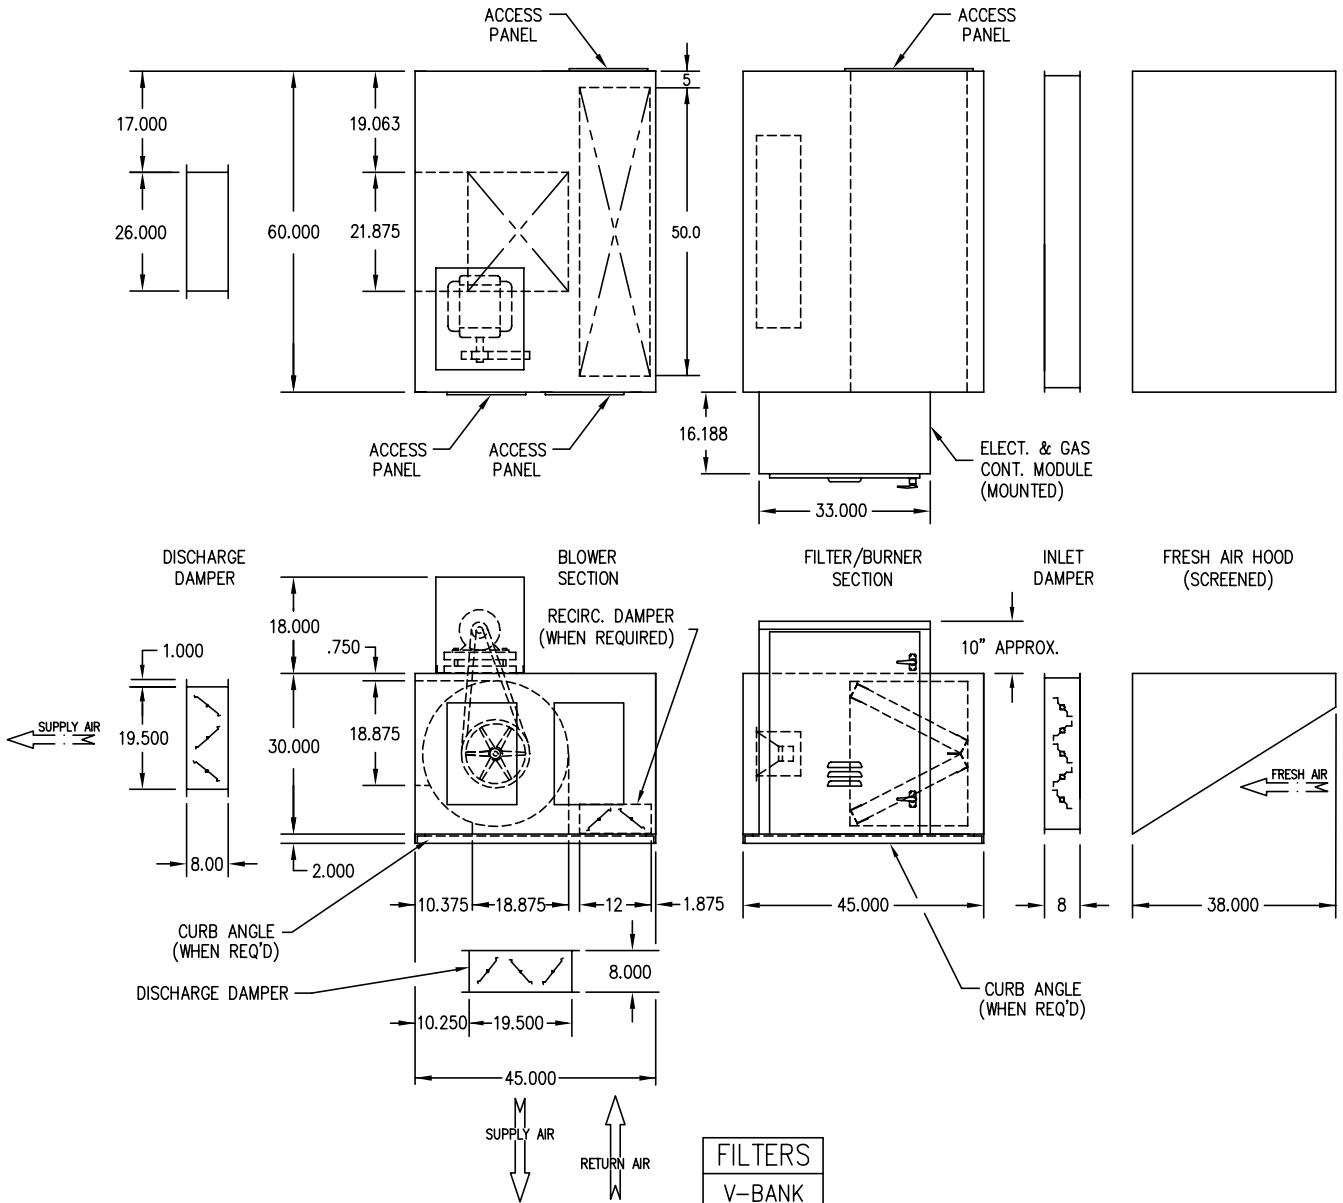

THERM-O-THRIFT

118
HH & HB

NOTES:

- 1.) DRAWING IS NOT TO SCALE. DIMENSIONS SUBJECT TO CHANGE WITHOUT NOTIFICATION.
- 2.) UNITS ONLY SUPPLIED IN LEFT HAND ARRANGEMENT AS SHOWN.
- 3.) STANDARD ADJUSTABLE DRIVE THROUGH 10 HP.
- 4.) OUTDOOR UNITS ARE PROVIDED WITH WEATHERPROOF HOUSINGS OVER FAN MOTOR, DRIVES AND DAMPER OPERATOR.
- 5.) HB UNITS MAY CARRY OVER MOISTURE, DO NOT INSTALL OVER DAMAGEABLE MATERIALS.
- 6.) UNIT SHOULD BE INSTALLED A MINIMUM OF 24 INCHES FROM ROOF.
- 7.) ALL UNITS ARE PRE-PIPED, PRE-WIRED, AND FIRE-TESTED PRIOR TO SHIPMENT.