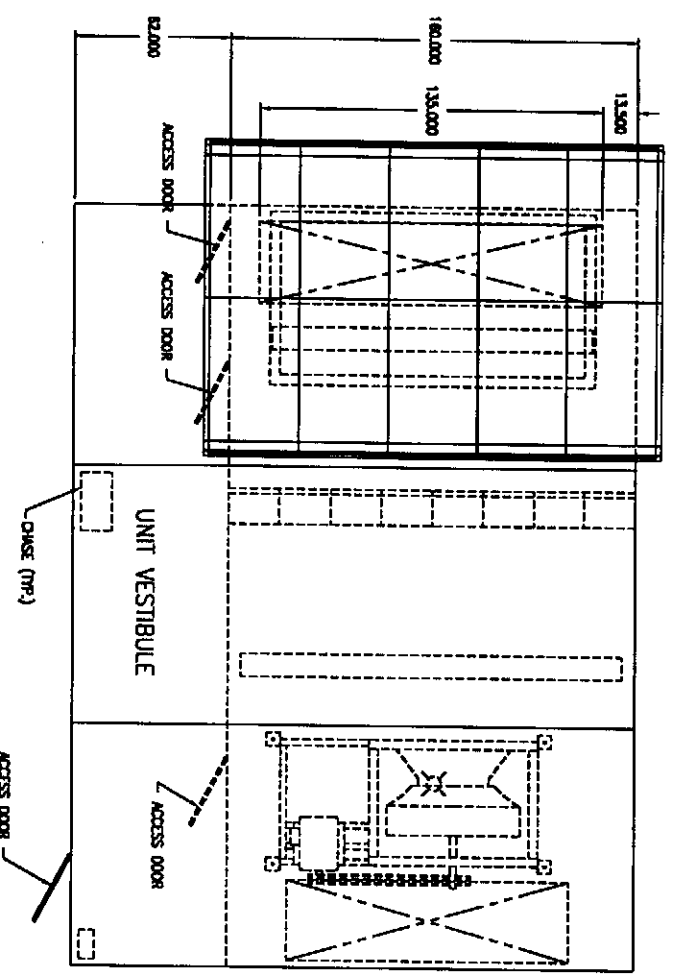

REV	DESCRIPTION	DATE	BY

MODEL
CAR 650
(SEE SUBMITTAL COVER SHEET FOR UNIT SPECIFICATIONS)

STANDARD FEATURES
FACTORY TESTED
16 GAUGE CASING
LUBRICATED BEARINGS W/ ZIRK FITTINGS
HEAT & RUST RESISTANT EXTERIOR FINISH