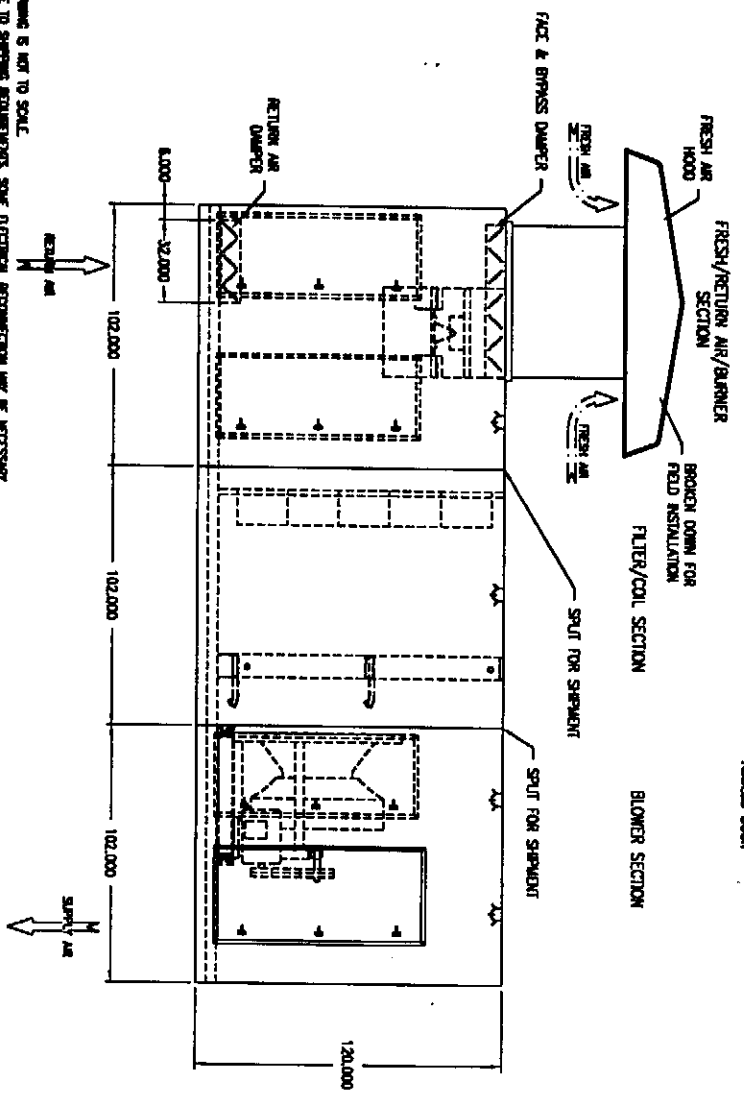

REV	DESCRIPTION	DATE	BY

MODEL
CAR 650
(SEE SUBMITTAL COVER SHEET FOR UNIT SPECIFICATIONS)

STANDARD FEATURES
FACTORY TESTED
16 GAUGE CASING
LUBRICATED BEARINGS W/ ZIRK FITTINGS
HEAT & RUST RESISTANT EXTERIOR FINISH