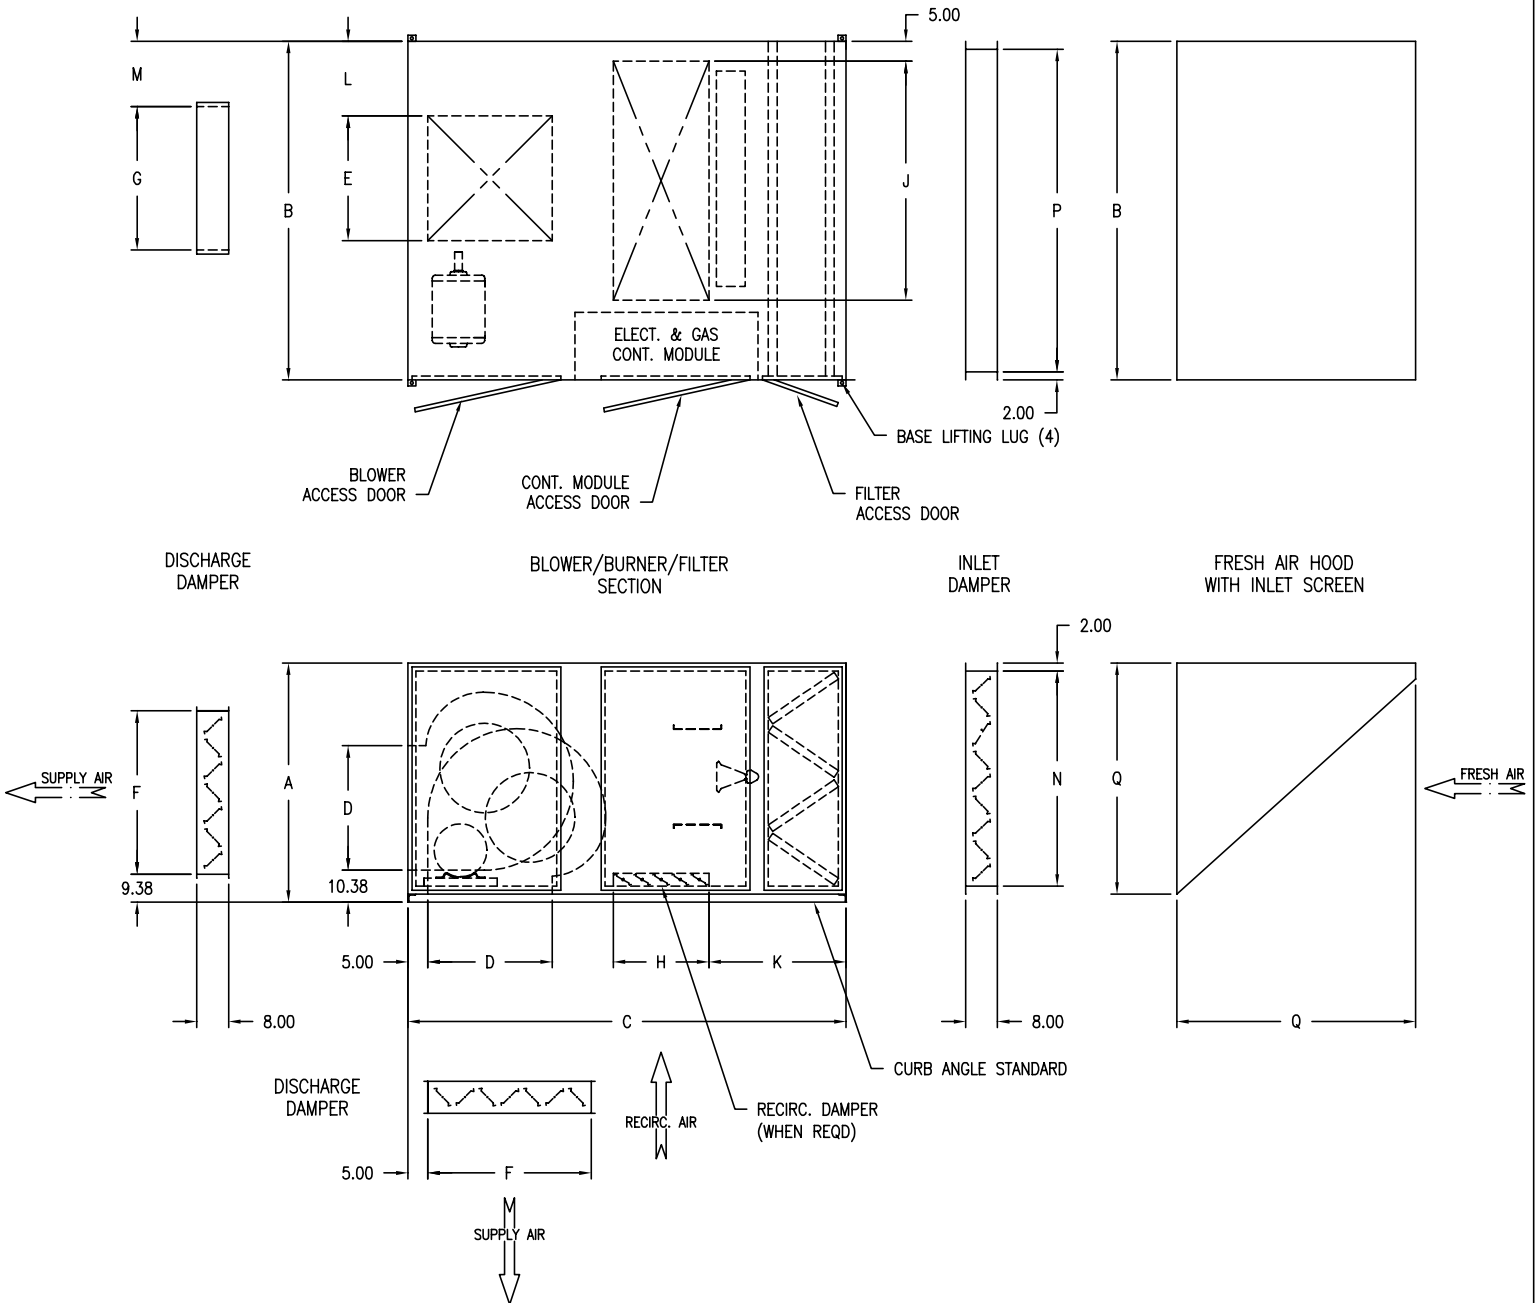

AIR-RITE 125-130 HORIZONTAL UNITS

DIMENSIONS																	
MODEL	A	B	C	D	E	F	G	H	J	K	L	M	N	P	Q	FILTERS	QTY
ARXT, ARXTR 125	62	85	110	31.25	31.25	40	38	24	60	33	18.75	15.5	56	81	60	2x20x20 2x20x25	12 4
ARXT, ARXTR 130	72	98	120	36.75	36.75	40	38	27	73	33	22	21.5	66	94	70	2x20x25 2x16x25	16 4

NOTES:

1. DRAWING IS NOT TO SCALE. DIMENSIONS SUBJECT TO CHANGE WITHOUT NOTIFICATION.
2. HH AND HB ARRANGEMENTS ARE STANDARD. CONSULT FACTORY FOR OTHER ARRANGEMENTS.
3. UNITS SHOULD BE INSTALLED AT MINIMUM 24" FROM GROUND.
4. HB UNITS MAY CARRY OVER MOISTURE, DO NOT INSTALL OVER DAMAGE-ABLE MATERIALS.
5. ALL UNITS ARE PRE-PIPED, PRE-WIRED, AND FIRE TESTED PRIOR TO SHIPMENT.